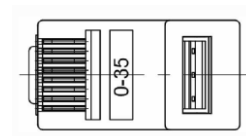

RJ 45, Unshielded Modular Plug 8P8C -Cat 6 50u" for stranded wire - 1 Piece

MODEL: IK-MP-U-050-C6-1

Wire Position
4 Up/ 4 Down

Features

- Easy Installation: One Piece Design For Fast Wiring
- Wire Dimension: 1.1mm can fit insulation 0.96~1.02mm
- Terminal with 3 prongs contact blades: Fit both Stranded and Solid wire
- 23AWG~26AWG Gold Plating: 50 μ " with test report by X-RAY machine
- Crystal RJ45 connector compliance with FCC Standard

General

- Dielectric Voltage Withstand Test: Test 60S 1000V AC/ DC Test Pass
- Insulation Resistance: 500 M Ω .
- Contact Resistance: 20m Ω . Max
- Operating & Storage Temperature Range: -20° ~ 75°C Crystal
- RJ45 connector compliance with FCC Standard
- Tensile Test: \geq 20pound (9.1kg)

RJ 45, Unshielded Modular Plug 8P8C -Cat 6 50u" for stranded wire - 1 Piece

MODEL: IK-MP-U-050-C6-1

Material

- Polycarbonate
- 94V2 Gold plating
50 μ "

Technical Drawing

Unit of length: mm