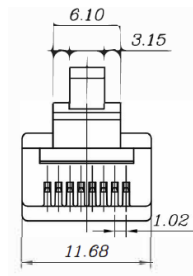

RJ 45, Unshielded Modular Plug 8P8C -Cat 6 50u" for stranded wire - 1 Piece

MODEL: IK-MP-U-050-C6-1

Wire Position
4 Up/ 4 Down

Features

- Easy Installation: One Piece Design For Fast Wiring
- Wire Dimension: 1.1mm can fit insulation 0.96~1.02mm
- Terminal with 3 prongs contact blades: Fit both Stranded and Solid wire
- 23AWG~26AWG Gold Plating: 50 μ " with test report by X-RAY machine
- Crystal RJ45 connector compliance with FCC Standard

General

- Dielectric Voltage Withstand Test: Test 60S 1000V AC/ DC Test Pass
- Insulation Resistance: 500 M Ω .
- Contact Resistance: 20m Ω . Max
- Operating & Storage Temperature Range: -20° ~ 75°C Crystal
- RJ45 connector compliance with FCC Standard
- Tensile Test: \geq 20pound (9.1kg)

RJ 45, Unshielded Modular Plug 8P8C -Cat 6 50u" for stranded wire - 1 Piece

MODEL: IK-MP-U-050-C6-1

Material

- Polycarbonate
- 94V2 Gold plating
50 μ "

Technical Drawing

Unit of length: mm