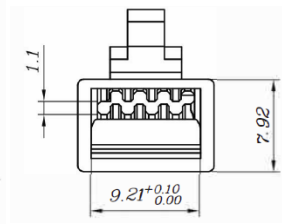

RJ 45, Unshielded Modular Plug 8P8C -Cat 6 50u" for stranded wire - 1 Piece

MODEL: IK-MP-U-050-C6-1

Wire Position
4 Up/ 4 Down

Features

- Easy Installation: One Piece Design For Fast Wiring
- Wire Dimension: 1.1mm can fit insulation 0.96~1.02mm
- Terminal with 3 prongs contact blades: Fit both Stranded and Solid wire
- 23AWG~26AWG Gold Plating: 50 μ " with test report by X-RAY machine
- Crystal RJ45 connector compliance with FCC Standard

General

- Dielectric Voltage Withstand Test: Test 60S 1000V AC/ DC Test Pass
- Insulation Resistance: 500 M Ω .
- Contact Resistance: 20m Ω . Max
- Operating & Storage Temperature Range: -20° ~ 75°C Crystal
- RJ45 connector compliance with FCC Standard
- Tensile Test: \geq 20pound (9.1kg)

RJ 45, Unshielded Modular Plug 8P8C -Cat 6 50u" for stranded wire - 1 Piece

MODEL: IK-MP-U-050-C6-1

Material

- Polycarbonate
- 94V2 Gold plating
50 μ "

Technical Drawing

Unit of length: mm