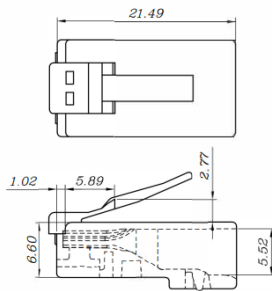

RJ 45, Unshielded Modular Plug 8P8C -Cat 6 50u" for stranded wire - 1 Piece

MODEL: IK-MP-U-050-C6-1

Wire Position
4 Up/ 4 Down

Features

- Easy Installation: One Piece Design For Fast Wiring
- Wire Dimension: 1.1mm can fit insulation 0.96~1.02mm
- Terminal with 3 prongs contact blades: Fit both Stranded and Solid wire
- 23AWG~26AWG Gold Plating: 50 μ " with test report by X-RAY machine
- Crystal RJ45 connector compliance with FCC Standard

General

- Dielectric Voltage Withstand Test: Test 60S 1000V AC/ DC Test Pass
- Insulation Resistance: 500 M Ω .
- Contact Resistance: 20m Ω . Max
- Operating & Storage Temperature Range: -20° ~ 75°C Crystal
- RJ45 connector compliance with FCC Standard
- Tensile Test: \geq 20pound (9.1kg)

RJ 45, Unshielded Modular Plug 8P8C -Cat 6 50u" for stranded wire - 1 Piece

MODEL: IK-MP-U-050-C6-1

Material

- Polycarbonate
- 94V2 Gold plating
50 μ "

Technical Drawing

Unit of length: mm