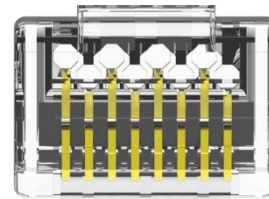

RJ 45, Unshielded Modular Plug 8P8C -Cat 6 50u" for stranded wire - 1 Piece

MODEL: IK-MP-U-050-C6-1

Wire Position
4 Up/ 4 Down

Features

- Easy Installation: One Piece Design For Fast Wiring
- Wire Dimension: 1.1mm can fit insulation 0.96~1.02mm
- Terminal with 3 prongs contact blades: Fit both Stranded and Solid wire
- 23AWG~26AWG Gold Plating: 50 μ " with test report by X-RAY machine
- Crystal RJ45 connector compliance with FCC Standard

General

- Dielectric Voltage Withstand Test: Test 60S 1000V AC/ DC Test Pass
- Insulation Resistance: 500 M Ω .
- Contact Resistance: 20m Ω . Max
- Operating & Storage Temperature Range: -20° ~ 75°C Crystal
- RJ45 connector compliance with FCC Standard
- Tensile Test: \geq 20pound (9.1kg)

RJ 45, Unshielded Modular Plug 8P8C -Cat 6 50u" for stranded wire - 1 Piece

MODEL: IK-MP-U-050-C6-1

Material

- Polycarbonate
- 94V2 Gold plating
50 μ "

Technical Drawing

Unit of length: mm