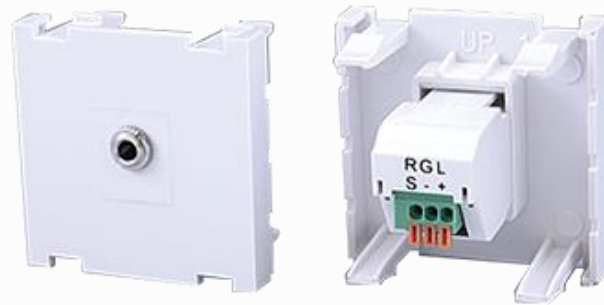

50x50 European Type Modules

The clip on assembly design of wall plate frame and modules is easy for installation and maintenance.

Ordering Information

| Part No. | Description |
|-------------------------|--------------------------------------|
| IK- WP - EFMU10000 - XX | Blank module with one snap-in hole |
| IK- WP - EFMU20000 - XX | Blank module with two snap-in holes |
| IK- WP - EFMF0000N - XX | F female to female adapter |
| IK- WP - EFM35S000 - XX | 3.5mm stereo socket to terminal |
| IK- WP - EFM235S00 - XX | Dual 3.5mm stereo socket to terminal |
| IK- WP - EFM2R000N - XX | Dual RCA jacks, female to female |
| IK- WP - EFM3R000N - XX | Three RCA jacks, female to female |
| IK- WP - EFMRMD00N - XX | One RCA jack, one mini DIN, F/F |
| IK- WP - EFM2RMD0N - XX | Dual RCA jacks, one mini DIN |
| IK- WP - EFM2RBNCN - XX | Dual RCA jacks, one BNC |
| IK- WP - EFM3BNC0N - XX | Three BNC jacks, female to female |

50x50 European Type Modules

| | |
|-----------------------|---|
| IK-WP- EFMUSB100 - XX | USB (A) to (B) module |
| IK-WP- EFMUSB000 - XX | USB (A) to (A) module |
| IK-WP- EFM2USB00 - XX | Dual USB (A) to (A) |
| IK-WP- EFMHDMI00 - XX | HDMI female to female adapter |
| IK-WP- EFMDISP00 - XX | Display Port F/F, one 3.5mm stereo socket |
| IK-WP-EFMRG35SA - XX | VGA/3.5mm stereo pigtail, L=150 |

❖ XX" = color. White (WH), ivory (IV)

Suitable wall plate frame: IK -EWCS0000