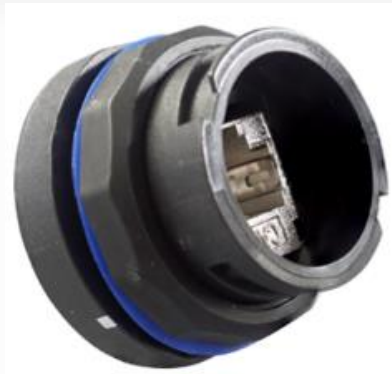

## IP68 Solution - RJ45 & USB

IEC 61076-3-106, variant 01, style2

The IP68 Solution offering dust and moisture protection which is ideal interconnect solution for heavy-duty and harsh-environment applications. RJ45 connector is the most common used interface in data communications and the 4PPoE compliant RJ45 solution supports power over Ethernet application. This proven IP68 solution assures quick, secure communications between all devices connected in industrial/harsh environment network.

### Features

- Environmental sealing: IP68 rated in accordance with IEC 60529
- Compliant with IEC 61076-3-106, variant 01, style2
- Protective covers available
- Positive lock coupling ring helps provide reliable connections in harsh environments
- RJ45 keystone jacks available in Cat.6A , Cat.6, shielded and unshielded
- RJ45 connectors compliant with IEC 60603-7-X
- Plug end support IKCOM Field Termination Plug (up to 22 AWG solid cable) as well as the modular plug for stranded cable
- Plug end two sealing gasket for cable OD:
  - A. 4.5mm-6.5mm
  - B. 6.5mm-9.0mm