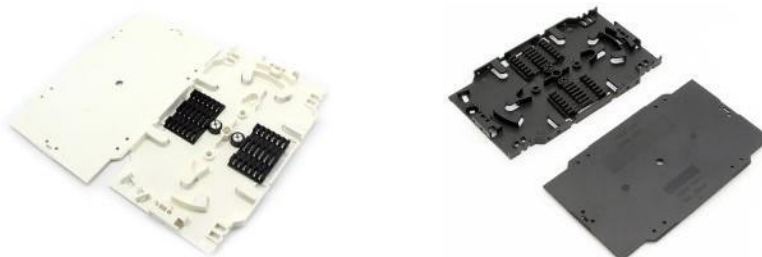

Fiber Optic Splice Tray

Description

Fiber optic splice trays are designed to fiber management provide a location to store and to protect the fiber cables and the splices. Each tray provides space for mounting fiber splice protectors and excess fiber. It's divided into common splice tray, module integration and splitter tray. Optical fiber inside the fiber tray can be melt with any other strand optical fiber in the tray, thus different fiber optic cables can be melt connected directly via the tray. Optical cable fiber can also be melted with the fiber optic pigtail end, and via pigtail it can connect out to other fiber optic equipment.

Ordering Information

Fiber Splice tray: IK-FST-12A

Part NO	Dimension(mm)	Splice capacity	Material	Stackable	Color
IK-FST-12A-1	154 x 92 x 10	12	ABS	NO	White
IK-FST-12A-2	154 x 92 x 10	12	ABS	NO	Black

Fiber Optic Splice Tray

Fiber Splice tray: IK-FST-12B

Part NO	Dimension(mm)	Splice capacity	Material	Stackable	Color
IK-FST-12B	140 x 90 x 10	12	ABS	Yes	Grey

Fiber Splice tray: IK-FST-12C

Part NO	Dimension(mm)	Splice capacity	Material	Stackable	Color
IK-FST-12C	157x105x11	12	ABS	Yes	Grey

Fiber Splice tray: IK-FST-24A

Part NO	Dimension(mm)	Splice capacity	Material	Stackable	Color
IK-FST-24A-1	223 x 107 x 16	24	ABS	YES	White
IK-FST-24A-2	223 x 107 x 16	24	ABS	YES	Grey

Fiber Optic Splice Tray