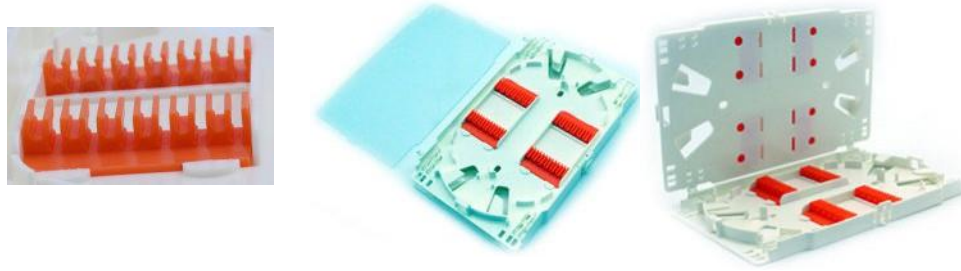

Fiber Optic Splice Tray

Fiber Splice tray: IK-FST-24B

Part NO	Dimension(mm)	Splice capacity	Material	Stackable	Color
IK-FST-24B-1	175 x 109 x 19	24	ABS	YES	White
IK-FST-24B-2	225 x 116 x 19	24	ABS	YES	White

Fiber Splice tray: IK-FST-24C

Part NO	Dimension(mm)	Splice capacity	Material	Stackable	Color
IK-FST-24C	180x110x10	12	ABS	Yes	White

Fiber Splice tray: IK-FST-48A

Part NO	Dimension(mm)	Splice capacity	Material	Stackable	Color
IK-FST-48A-1	223 x 155 x 14	48	ABS	YES	White
IK-FST-48A-2	223 x 155 x 14	24	ABS	YES	Grey